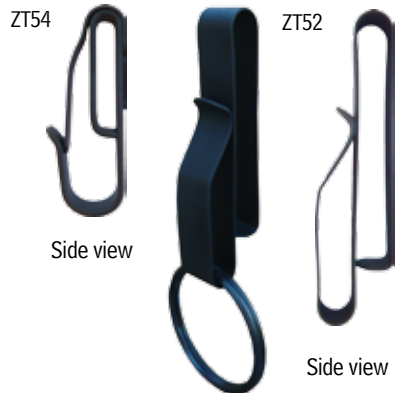

TACTICAL KEYRING HOLDERS™

ZT54 Key Ring Holder - black
Fits up to 1.5" wide Belt

ZT52 Low Profile Key Ring Holder - black
Fits up to 2.25" wide Duty Belt