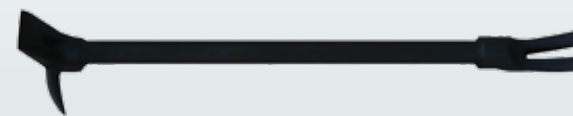

ZT41 ENTRY TOOL

Heat-treated stainless steel heads, ribbed urethane grip, gas valve shut off, 3/4" driver for hydrant socket, hammerhead.

ZT41 AVAILABLE SIZES:

- ZT41-24 24" - 8 lbs.
- ZT41-30 30" - 8.5 lbs.
- ZT41-36 36" - 10 lbs.

ZT85 ALLOY ENTRY TOOL

Heat-treated 4130 alloy steel forged heads, one piece construction, knurled grip, powder coat finish.

ZT85 AVAILABLE SIZES:

- ZT85-30 30" - 9 lbs.
- ZT85-36 36" - 11 lbs.