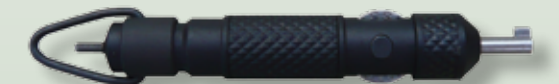

Streamlight® and CuffMate® are registered trademarks of Streamlight, Inc.

Key ring case shown open to reveal handcuff key (included)

Key ring style

ZT99 Survival Cuff Keys - Black 2-Pc set

Clip style

ZT100 Swivel Key with USA Flag - Black

Patent Pending

Custom Laser Engraving is available. Minimum order 100 pieces. Please inquire for more details.

EMERGENCY WINDOW PUNCHES™

ZT57 Combo Pocket Window Punch & Handcuff Key - Black

ZT57P Pocket Window Punch - Black

ZT57K Key Ring Window Punch - Black

TACTICAL EXTENSION TOOLS™

ZT15-SW Extension Tool - Swivel (key not included)
For Smith & Wesson standard issue keys only.

ZT15 Extension Tool w/Cuff Key - Swivel

ZT15P Extension Tool w/Cuff Key - Pocket