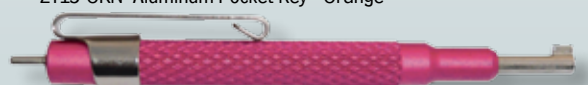

ZT10-PNK Round Swivel Key - Pink

ZT11 Round Swivel Key - Black

ZT11-LG 5" Large Grip Swivel Key - Black

ZT11P Carbon Fiber Swivel Key - Black

ZT11S Short Round Swivel Key - Black

ZT11X Round Swivel Key - Polymer

Patent Pending

ZT12C Carbon Fiber Pocket Key - Black

ZT13 Aluminum Pocket Key - Silver

ZT13-BLU Aluminum Pocket Key - Blue

ZT13-GRAY Aluminum Pocket Key - Gray

ZT13-GRN Aluminum Pocket Key - Green

ZT13-ORN Aluminum Pocket Key - Orange

ZT13-PNK Aluminum Pocket Key - Pink

ZT13-PRPL Aluminum Pocket Key - Purple

ZT13-RED Aluminum Pocket Key - Red

ZT13-YLW Aluminum Pocket Key - Yellow

ZT14 Aluminum Pocket Key - Black

ZT14P Polymer Pocket Key